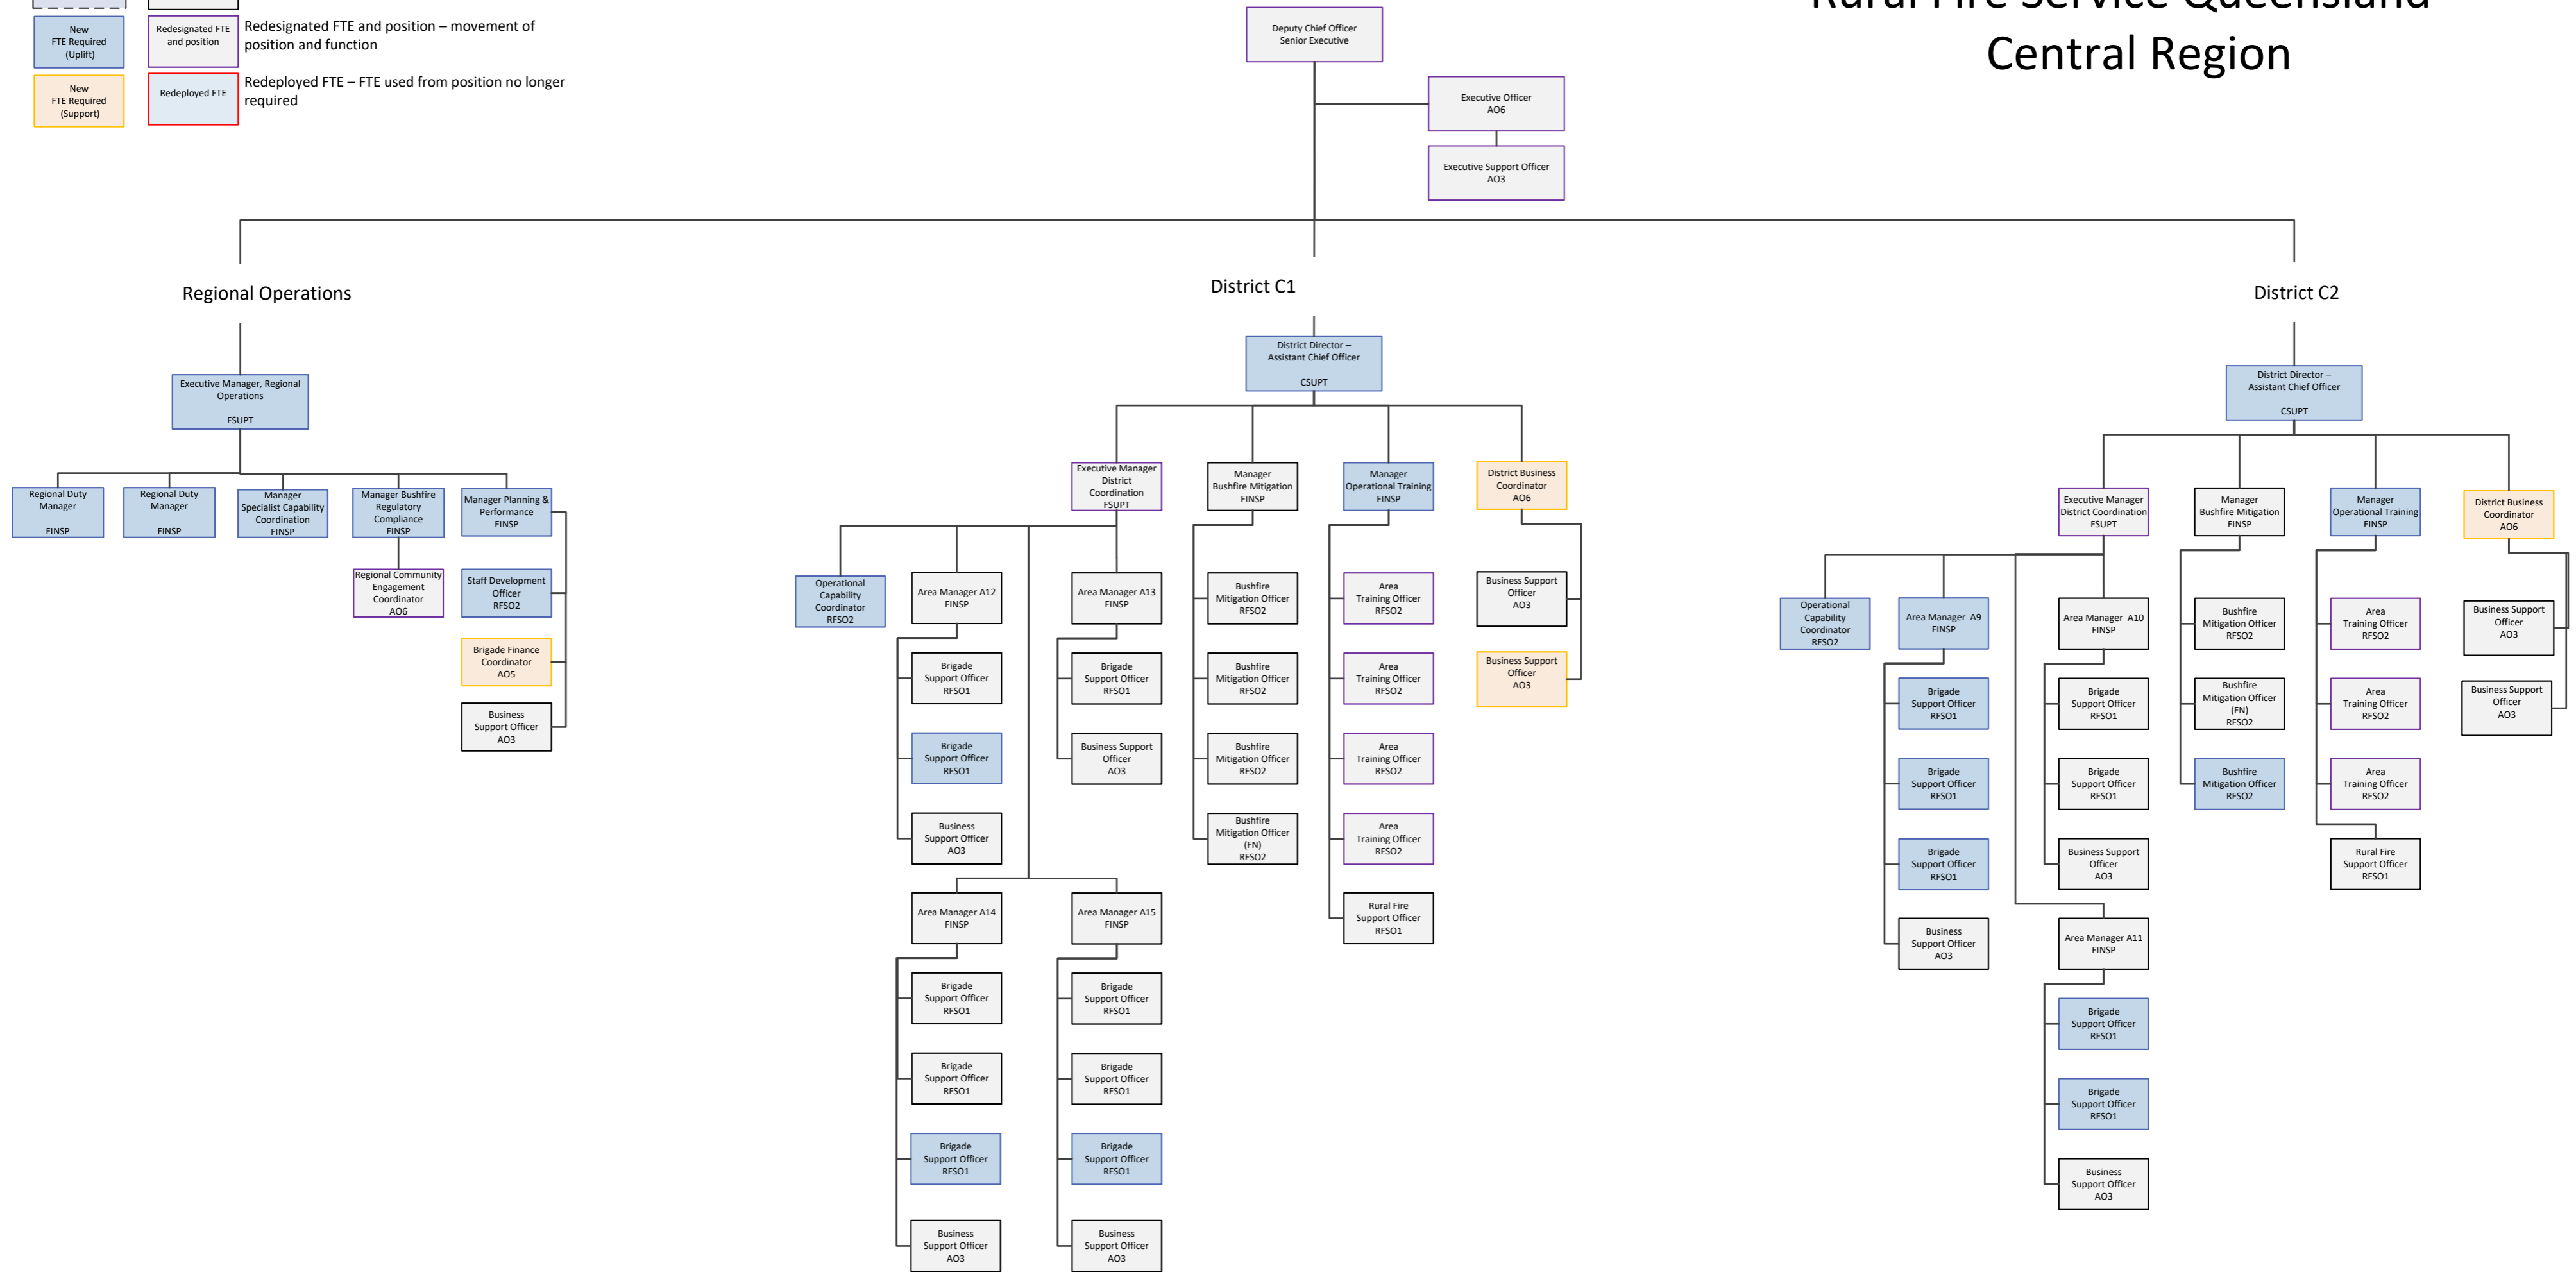

# Rural Fire Service Queensland – High Level Overview

# Rural Fire Service Queensland – Strategic Capability Division

# Rural Fire Service Queensland – South Eastern Region

Position with Indirect Reporting Line  
Existing Position Existing position – nil change  
New FTE Required (Uplift)  
Redesignated FTE and position Redesignated FTE and position – movement of position and function  
New FTE Required (Support)  
Redeployed FTE Redeployed FTE – FTE used from position no longer required

# Rural Fire Service Queensland – South Western Region

Position with Indirect Reporting Line  
Existing Position Existing position – nil change  
New FTE Required (Support)  
Redesignated FTE and position Redesignated FTE and position – movement of position and function  
New FTE Required (Uplift)  
Redeployed FTE Redeployed FTE – FTE used from position no longer required