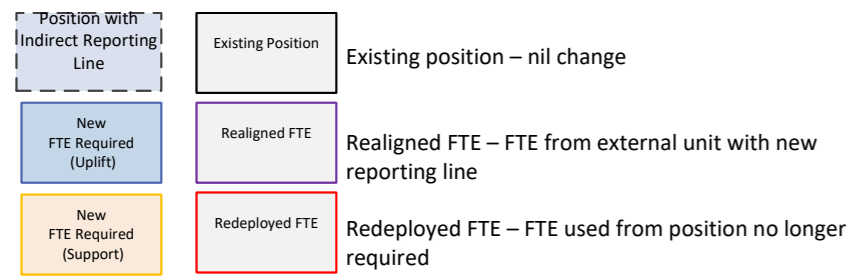

Rural Fire Service Queensland – High Level Overview