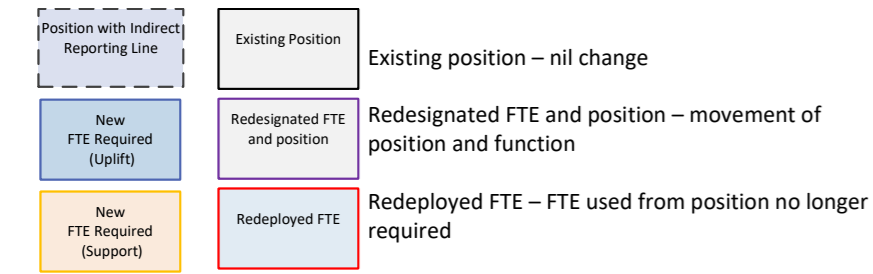

# Rural Fire Service Queensland – South Eastern Region

Position with Indirect Reporting Line  
Existing Position Existing position – nil change  
New FTE Required (Uplift)  
Redesignated FTE and position Redesignated FTE and position – movement of position and function  
New FTE Required (Support)  
Redeployed FTE Redeployed FTE – FTE used from position no longer required