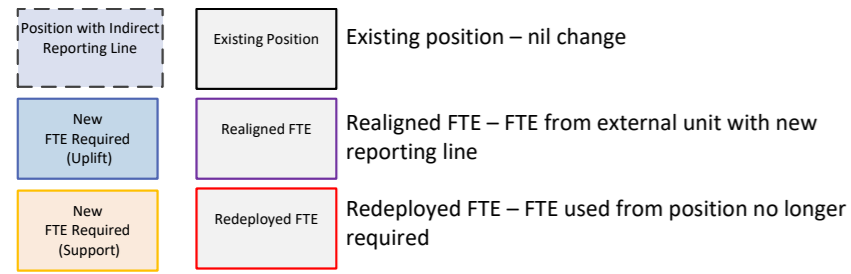

Rural Fire Service Queensland – Strategic Capability Division