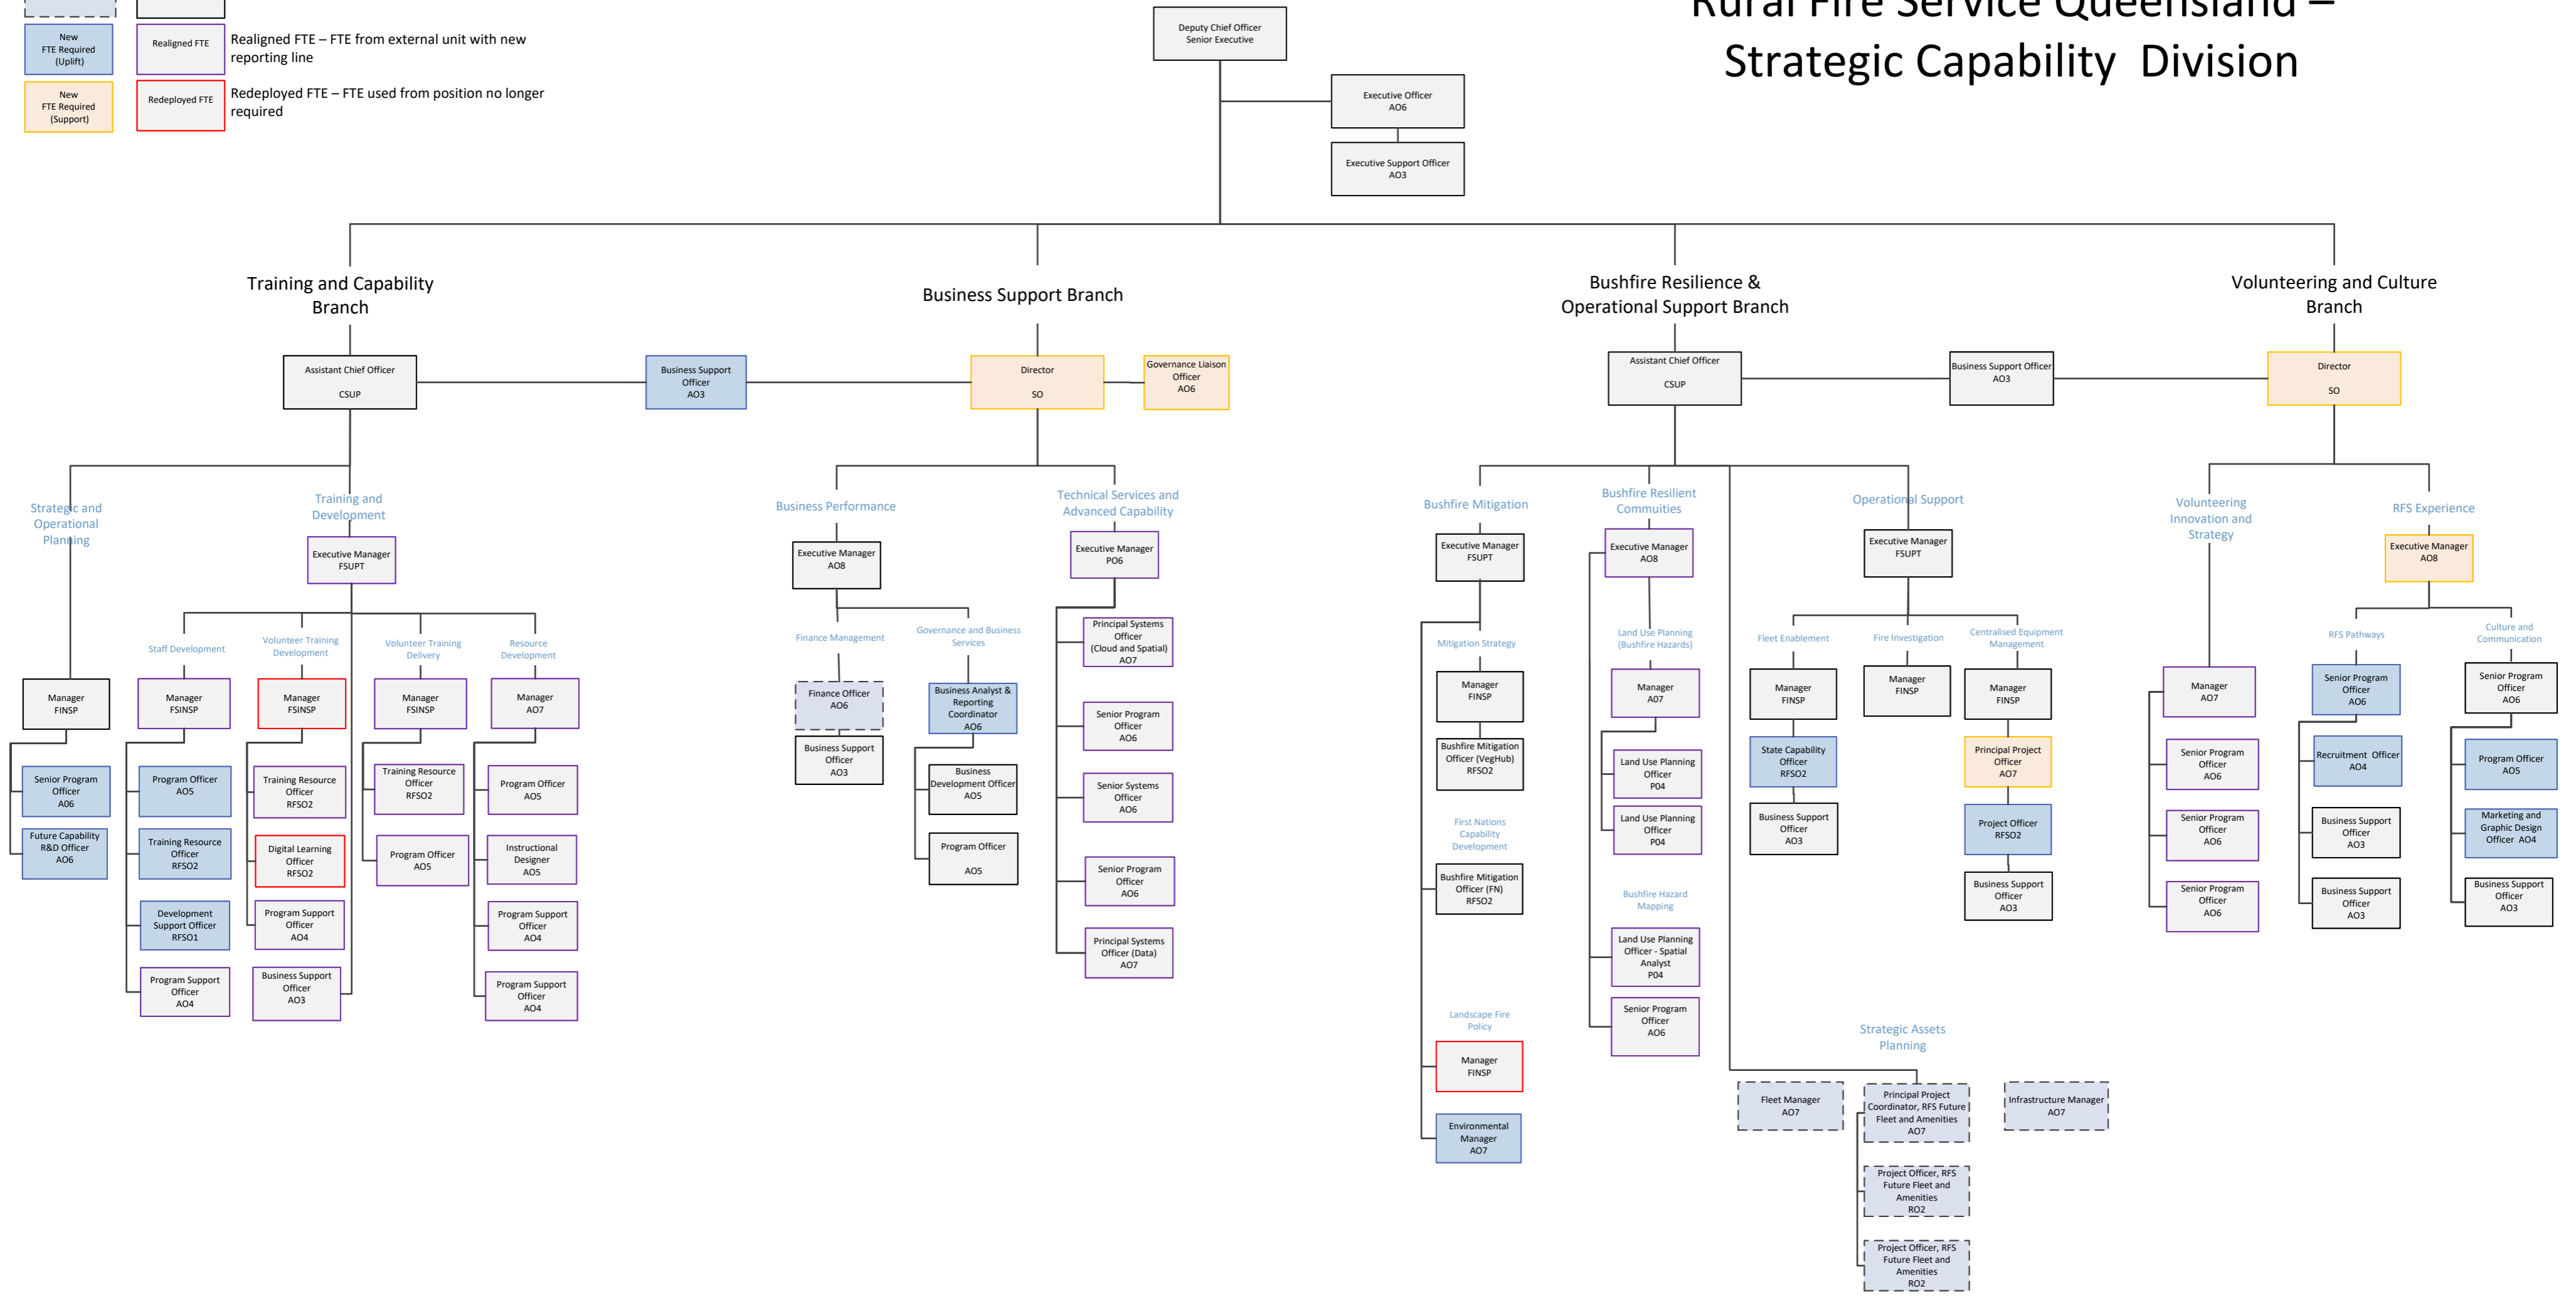

# Rural Fire Service Queensland – High Level Overview

# Rural Fire Service Queensland – Strategic Capability Division

# Rural Fire Service Queensland – South Eastern Region

Position with Indirect Reporting Line  
Existing Position Existing position – nil change  
New FTE Required (Uplift)  
Redesignated FTE and position Redesignated FTE and position – movement of position and function  
New FTE Required (Support)  
Redeployed FTE Redeployed FTE – FTE used from position no longer required

# Rural Fire Service Queensland – South Western Region

Position with Indirect Reporting Line  
Existing Position Existing position – nil change  
New FTE Required (Support)  
Redesignated FTE and position Redesignated FTE and position – movement of position and function  
New FTE Required (Uplift)  
Redeployed FTE Redeployed FTE – FTE used from position no longer required