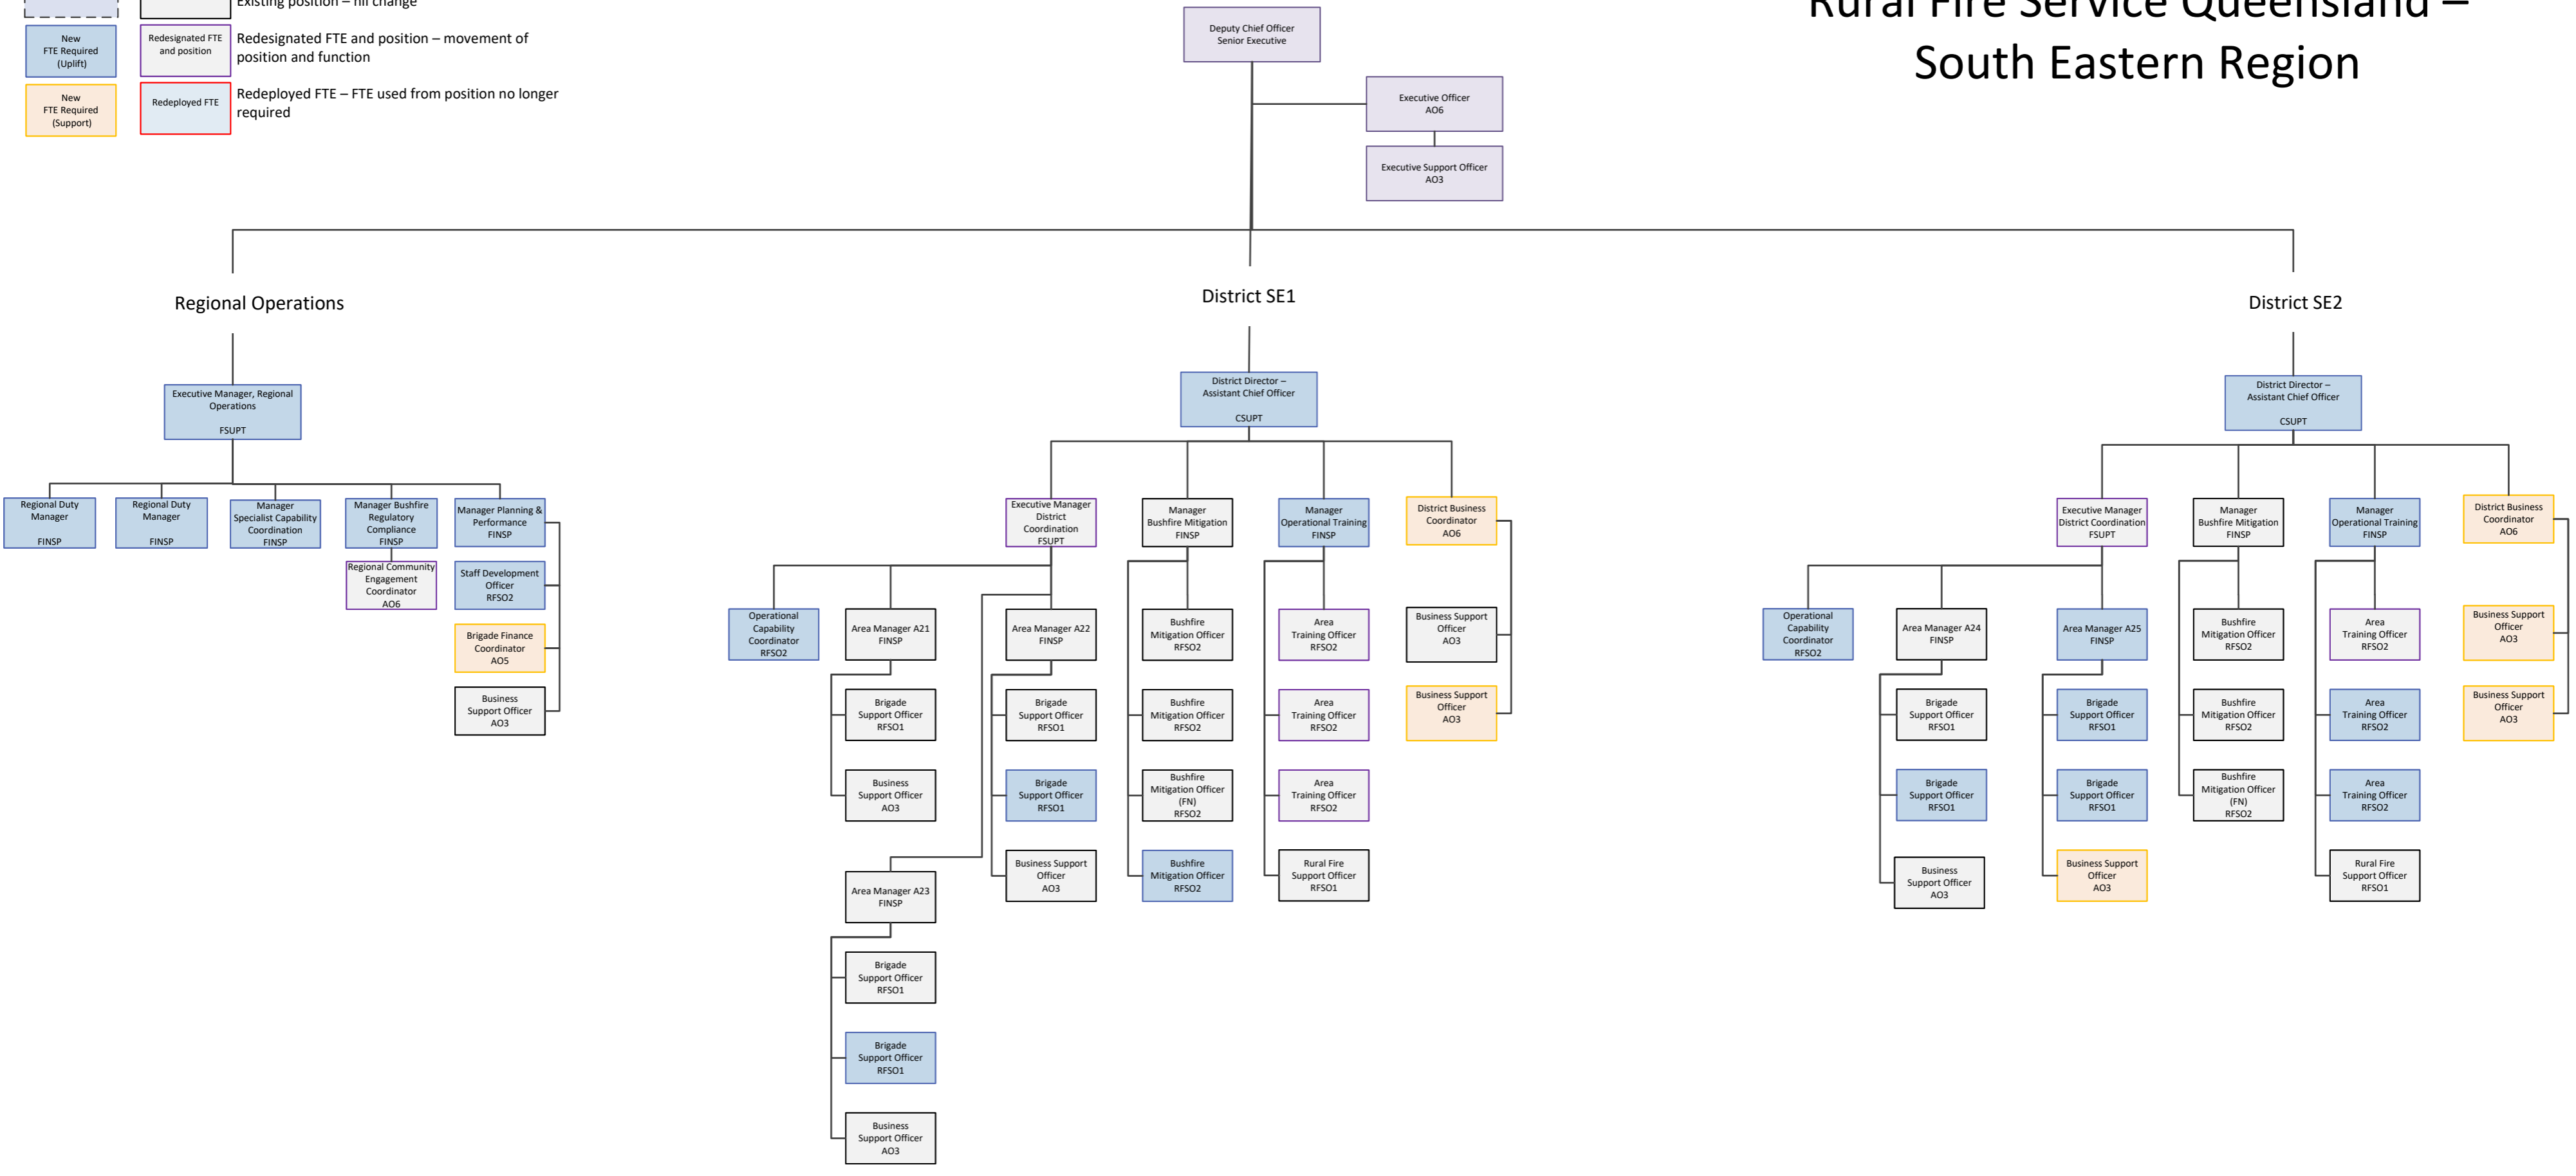

# Rural Fire Service Queensland – Strategic Capability Division

# Rural Fire Service Queensland – Central Region

# Rural Fire Service Queensland – South Eastern Region

Position with Indirect Reporting Line  
Existing Position Existing position – nil change  
New FTE Required (Uplift)  
Redesignated FTE and position Redesignated FTE and position – movement of position and function  
New FTE Required (Support)  
Redeployed FTE Redeployed FTE – FTE used from position no longer required

# Rural Fire Service Queensland – South Western Region

Position with Indirect Reporting Line  
Existing Position Existing position – nil change  
New FTE Required (Support)  
Redesignated FTE and position Redesignated FTE and position – movement of position and function  
New FTE Required (Uplift)  
Redeployed FTE Redeployed FTE – FTE used from position no longer required