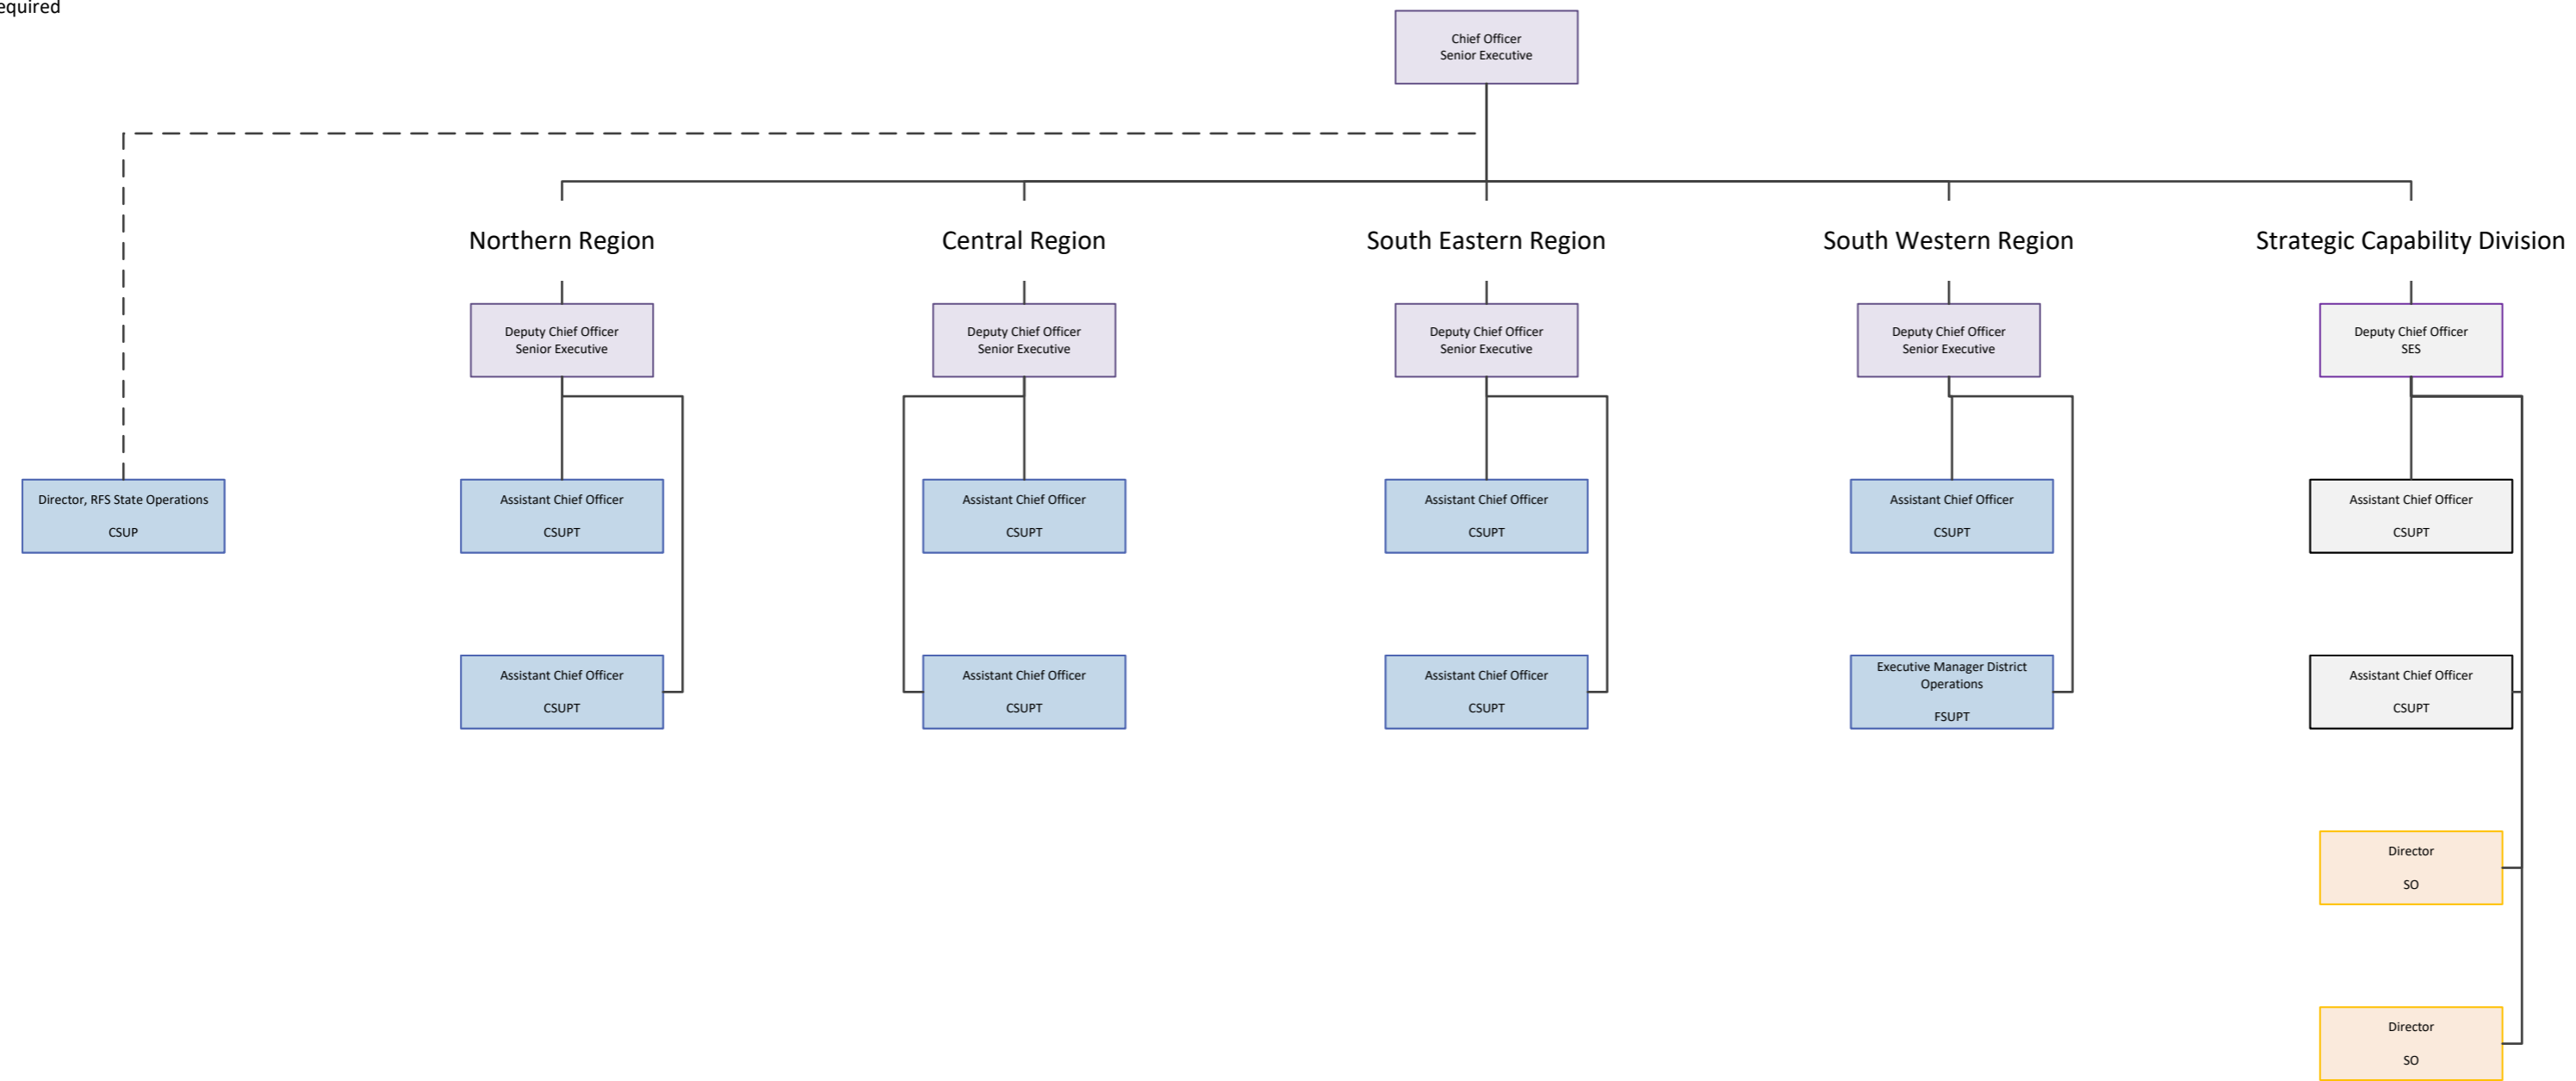

# Rural Fire Service Queensland – High Level Overview

# Rural Fire Service Queensland – Strategic Capability Division

# Rural Fire Service Queensland – South Eastern Region

Position with Indirect Reporting Line  
Existing Position Existing position – nil change  
New FTE Required (Uplift)  
Redesignated FTE and position Redesignated FTE and position – movement of position and function  
New FTE Required (Support)  
Redeployed FTE Redeployed FTE – FTE used from position no longer required

# Rural Fire Service Queensland – South Western Region

Position with Indirect Reporting Line  
Existing Position Existing position – nil change  
New FTE Required (Support)  
Redesignated FTE and position Redesignated FTE and position – movement of position and function  
New FTE Required (Uplift)  
Redeployed FTE Redeployed FTE – FTE used from position no longer required